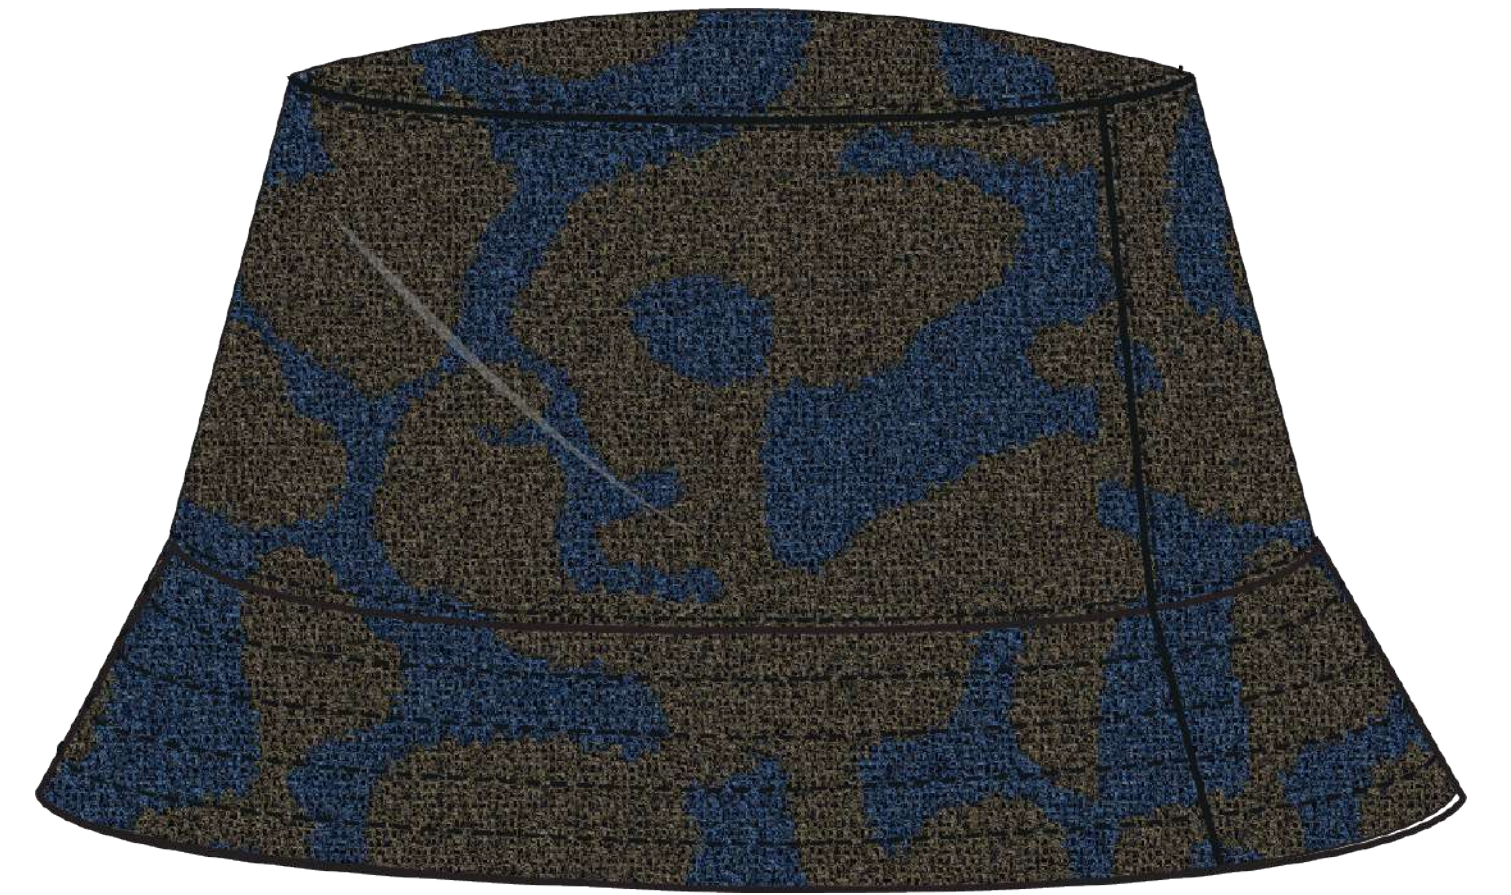

Morel Puzzlotec Bucket Hat
8003-13
New